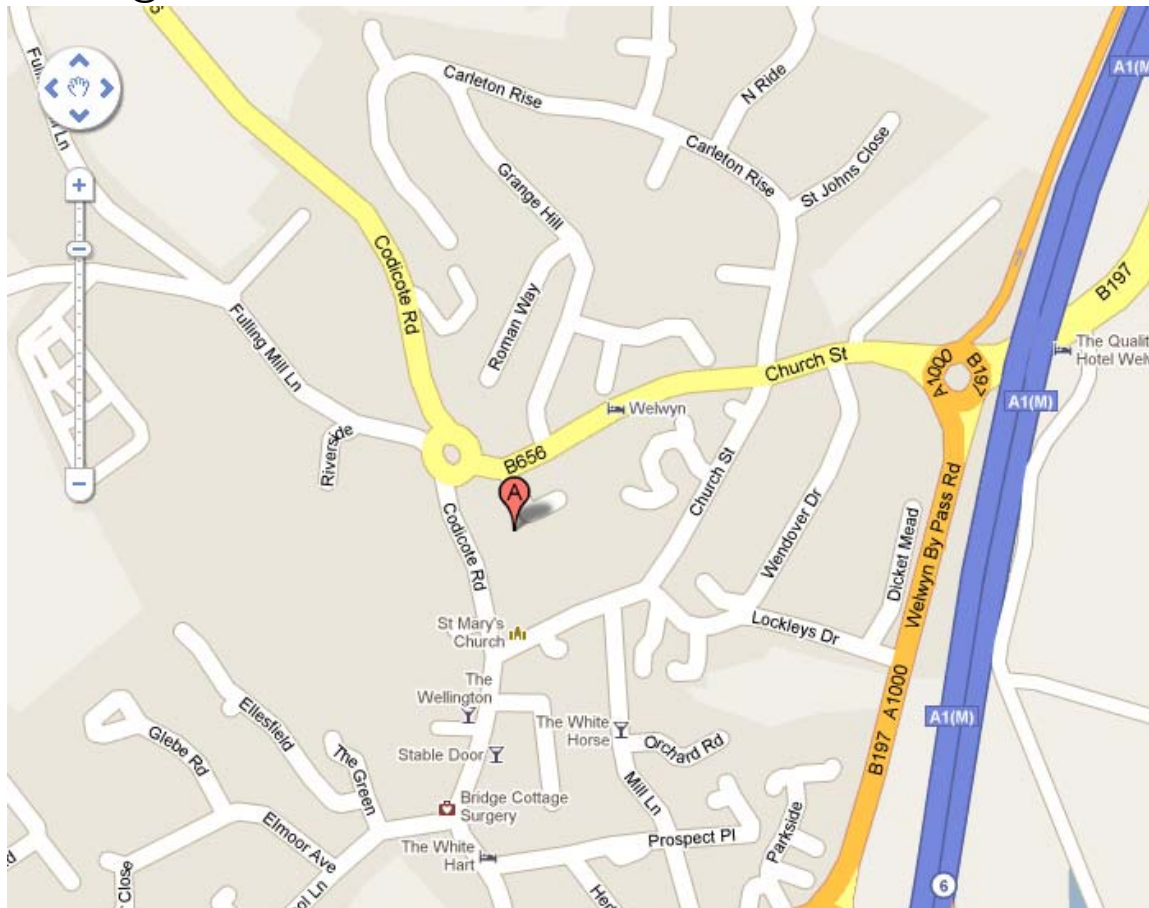

Map & Directions

The Wills & Trusts Group
The Grange
3 Codicote Road
Welwyn
Hertfordshire
AL6 9LY
Telephone: 01296-398307
Email: info@willsandtrusts-uk.com

From the North

- Travel south on the A1M, exit at Junction 6
- At exit roundabout, turn right to Welwyn (not Welwyn Garden City)
- Filter 1st left, signposted Welwyn
- At the T-junction, turn right and go straight on through the village
- The Grange is the last building on the right, 50 yards past the church
- Turn right into the car park. Visitor spaces are immediately on the left hand side.

From the South

- Join A1M from M25 at junction 23
- Follow A1M north to Junction 6 and exit
- Follow signs to Welwyn (not Welwyn Garden City)
- At Quality Hotel roundabout, turn left and then left again to "Welwyn shops"
- Into the centre of the village, turn right at T-junction with church on the right
- The Grange is the last building on the right, 50 yards past the church
- Turn right into the car park. Visitor spaces are immediately on the left hand side.